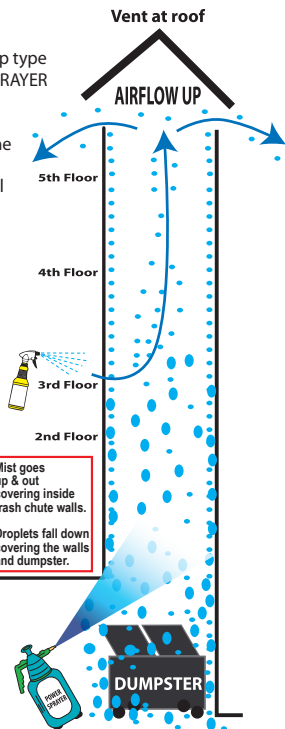

Trash Chute and Dumpster Maintenance

Application Instructions:

Container: Purchase a new, wide mouth hand sprayer, or pump type pressure sprayer to use for this product. DO NOT USE THIS SPRAYER WITH OTHER CHEMICALS.

Prepare the liquid: Fill the sprayer with water, and drop in one (1) Bio-Chute™ Fizzytab™ and allow tablet to dissolve. Apply this mixture in one treatment, or, for better results, apply equal amounts on a daily basis.

Application Rate: (based on building levels)

1-3 Levels: ONE (1) Bio-Chute™ Fizzytab™ every 3-5 days

3-10 Levels: ONE (1) Bio-Chute™ Fizzytab™ every 2-3 days

11+ Levels: ONE (1) Bio-Chute™ Fizzytab™ every 1-2 days

20+ Levels: TWO (2) Bio-Chute™ Fizzytabs™ every 1-2 days

Application rates are approximate. Each building is unique and application rate will vary based on amount of people in the building, temperature, type of waste, and actual spillage in the trash chute.

Application Location:

Daily application of Bio-Chute™ can be applied at the ground floor, from a middle floor, or from the top of the building. Venting air flow will carry some of the product in the fine mist upward throughout the trash chute. Gravity will cause the larger water droplets to fall. For best results, rotate the application site throughout the month.

Bio-Chute™ is also available as a concentrated liquid for locations where automatic application equipment is available or preferred.